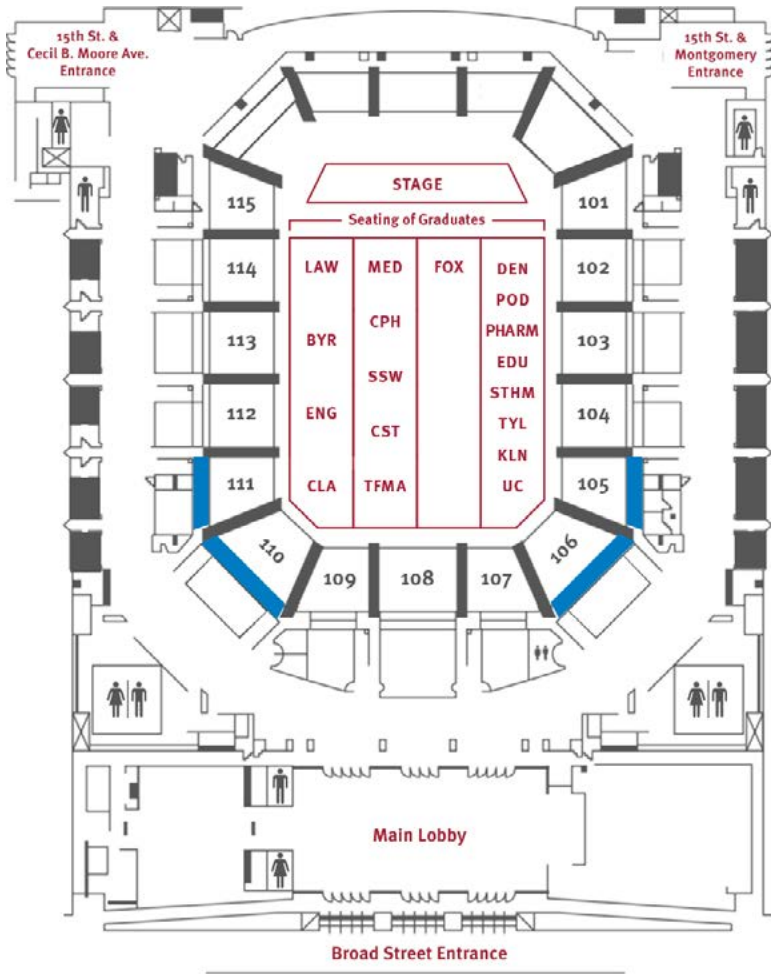

THE LIACOURAS CENTER SEATING CHART

Seating of Graduates by School/College

LAW	Beasley School of Law	DEN	Kornberg School of Dentistry
BYR	Boyer School of Music and Dance	POD	School of Podiatric Medicine
ENG	College of Engineering	PHARM	School of Pharmacy
CLA	College of Liberal Arts	EDU	College of Education and Human Development
MED	Katz School of Medicine	STHM	School of Sport, Tourism and Hospitality Management
CPH	College of Public Health	TYL	Tyler School of Art and Architecture
SSW	School of Social Work	KLN	Klein College of Media and Communication
CST	College of Science and Technology	UC	University College
TFMA	School of Theater, Film and Media Arts		
FOX	Fox School of Business and Management